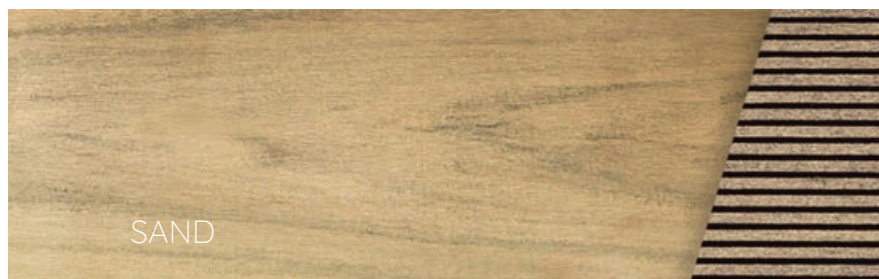

10

WENGE

CEDAR

GREY

SMOKE WHITE

SAND

25 YEARS OF
GUARANTEE

BRUGGAN MULTICOLOR